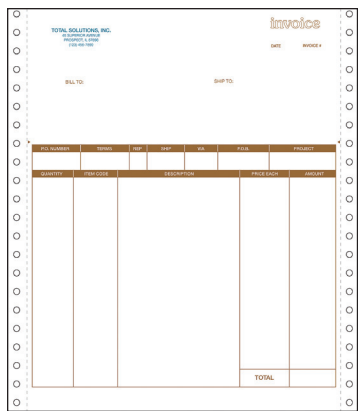

STANDARD PLUS CONTINUOUS FORMS

Standard Plus Continuous Forms

Differentiate yourself with our Standard Plus Continuous Forms. Choose from over 150 layouts compatible with most of the popular software versions available today.

- **Quantities:** Start at 500
- **Sizes:** 9½" x 11", 9½" x 8½" or 9½" x 7"
- **Perforation Positions:** Multiple positions available
- **Parts:** Available in up to 4 parts (white, canary, pink, goldenrod)
- **Paper:** See chart below
- **Options:** Choose from over 100 standard sheet titles
- **Packaging:** Poly-wrap protected
- **Production:** 7 working days

Paper Features

	1 Part	2 Parts	3 Parts	4 Parts
1st Part	20# White Bond	21# White CB	21# White CB	21# White CB
2nd Part		15# Canary CF	17# Canary CFB	17# Canary CFB
3rd Part			15# Pink CF	17# Pink CFB
4th Part				15# Goldenrod CF