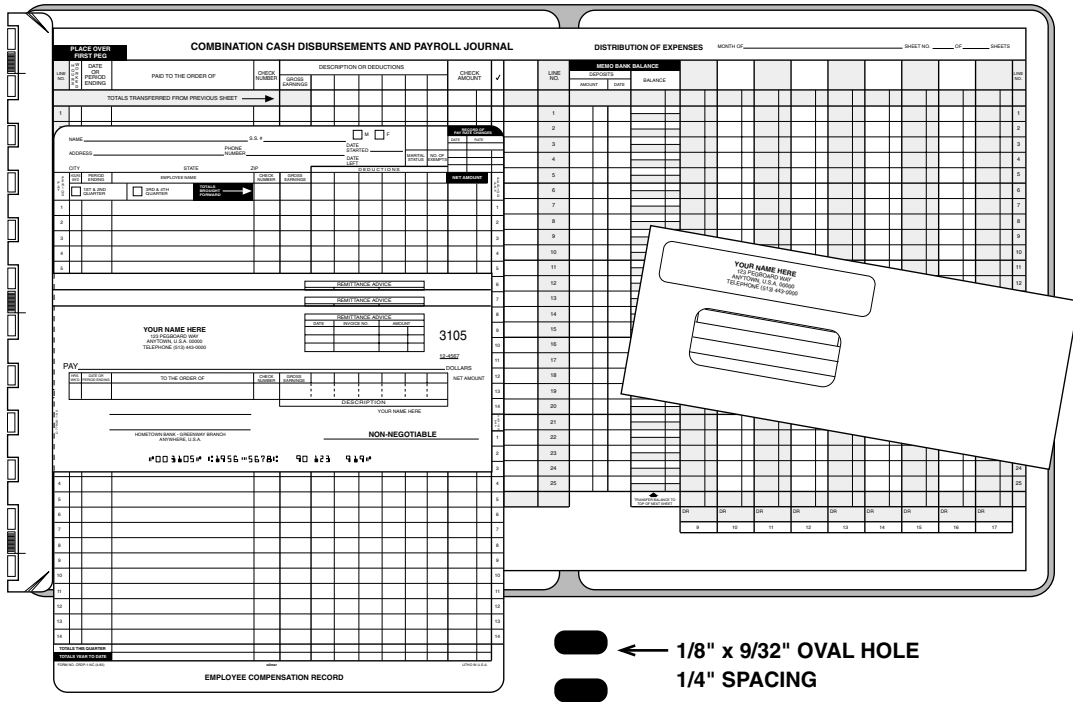

CDP20 / CDP29 WILMER CASH DISBURSEMENT SYSTEM

← 1/8" x 9/32" OVAL HOLE
1/4" SPACING

Each Starta System INCLUDES:

Your choice of Checks and the Pre-Packaged Portions listed below ...

Standard Starta Systems			
(x3) 300 Checks			
(x6) 625 Checks			
		Pre-Packaged Portion	
Qty	Description	Item No.	
50	Combination Journals	CDPJ-20-FB (*Note: CDPJ-29-FB comes in LONG Journal system)	
50	Compensation Ledgers	WJD30RNCR (*Note: CRDP1NCFB comes in Clear Stripe system)	
500	Double Window Envelope	RL4543	
1	Folding Pegboard	WFPR1 (color may vary)	
1	Instructions	WSLINSRCDP20/29	
Various Check Styles Available:	Order No. with Short Journal (22 col)	* Order No. with Long Journal (44 col)	Select your CHECK color from these "PANTA" - COLORS
SINGLE CLEAR STRIPE	CDP20CS - x3 CDP20CS - x6	CDP29CS - x3 CDP29CS - x6	"SEASHELL" - Blue, Green
SINGLE CARBON BAND	CDP20 - x3 CDP20 - x6	CDP29 - x3 CDP29 - x6	"SEASHELL" - Blue, Green, Gold, Rose
CARBONLESS DUPLICATE (Both parts print the same)	CDP20NP - x3 CDP20NP - x6	CDP29NP - x3 CDP29NP - x6	
CARBONLESS DUPLICATE (Each part prints different)	CDP20NPD - x3 CDP20NPD - x6	CDP29NPD - x3 CDP29NPD - x6	