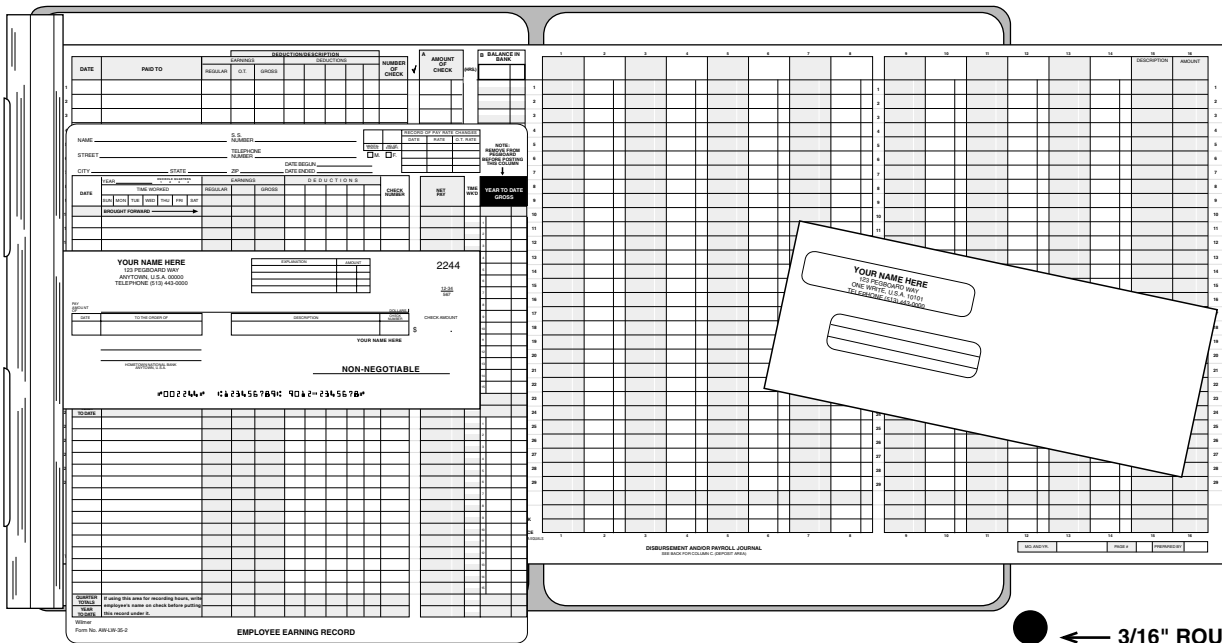

# AWPD35 COMBINATION CASH DISBURSEMENT/PAYROLL SYSTEM

● ← 3/16" ROUND HOLE  
● 3/10" SPACING

## Each Starta System INCLUDES:

Your choice of Checks and the Pre-Packaged Portions listed below ...

### Standard Starta Systems

- (x3) 300 Checks
  - (x6) 625 Checks
- Pre-Packaged Portion

Qty	Description	Item No.
50	Combination Journals	AWJPD3534
50	Compensation Ledgers	AWLW352
500	Double Window Envelope	WDWE3
1	Folding Pegboard	W2000SG (color may vary)
1	Instructions	WSLINSAWPD35

Various Check Styles Available:	DEDUCTION CODES				Order No.	Select your CHECK color from these "PANTA" - COLORS
CARBONLESS DUPLICATE (Pre-Printed Ded. Codes on Part Two)	F.I.C.A.	FED	STATE		AWPD35A1NBP - x3 AWPD35A1NBP - x6	"LINEN" - Blue, Green, Rose, Tan
	FED	F.I.C.A.	STATE		AWPD35A2NBP - x3 AWPD35A2NBP - x6	
	SOC SEC	MEDI CARE	FED	STATE	AWPD35A3NBP - x3 AWPD35A3NBP - x6	
	FED	SOC SEC	MEDI CARE	STATE	AWPD35A4NBP - x3 AWPD35A4NBP - x6	
	INC TAX	SOC SEC	S.D.I.	STATE	AWPD35A5NBP - x3 AWPD35A5NBP - x6	