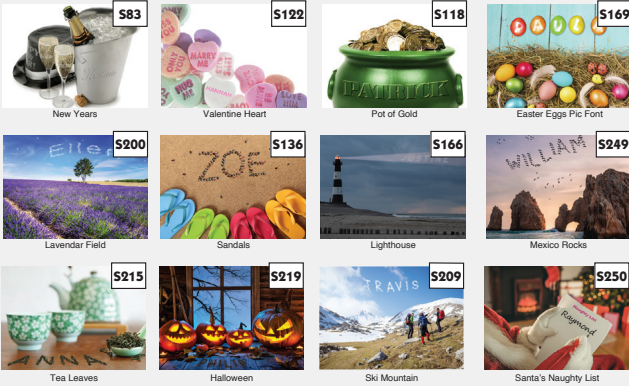

Emotional Expressions

emotionalexpressions@4wilmer.com

emotional-expressions.com

Set 1