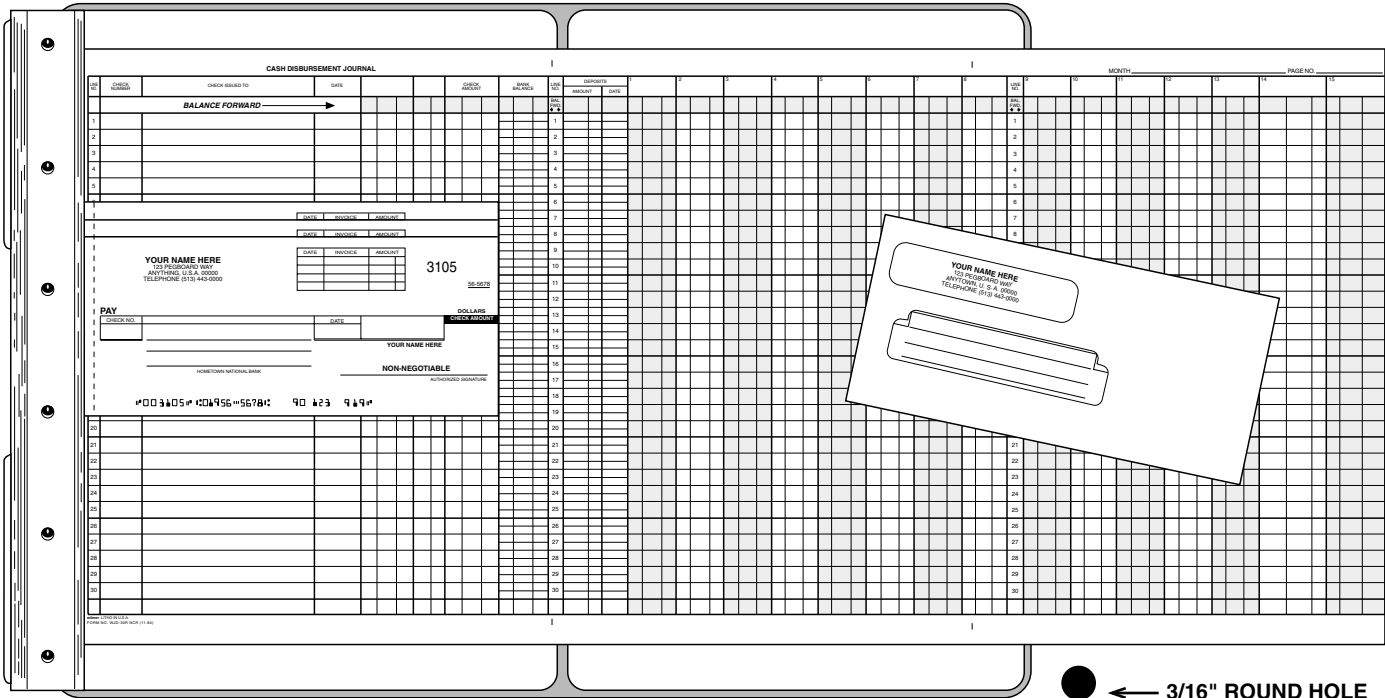

D5 / D5D CASH DISBURSEMENT SYSTEM

● ← 3/16" ROUND HOLE
● 3/10" SPACING

Each Starta System INCLUDES:

Your choice of Checks and the Pre-Packaged Portions listed below ...

Standard Starta Systems

(x3) 300 Checks

(x6) 625 Checks

Pre-Packaged Portion

Qty	Description	Item No.
50	Disbursement Journals	WJD30RNCR
500	Double Window Envelope	WDWEXCL
1	Folding Pegboard	PRG3SG (color may vary)
1	Instructions	WLSLNSD5/D5D

Various Check Styles Available:	Order No. NO Description Box	Order No. with BLANK Description Box	Select your CHECK color from these "PANTA" - COLORS
SINGLE CLEAR STRIPE	D5CS - x3 D5CS - x6	D5DCS - x3 D5DCS - x6	"LINEN" - Blue
SINGLE CARBON BAND	D5 - x3 D5 - x6	D5D - x3 D5D - x6	"LINEN" - Blue, Gold, Rose, Green
CARBONLESS DUPLICATE (Both parts print the same)	D5NP - x3 D5NP - x6	D5DNP - x3 D5DNP - x6	