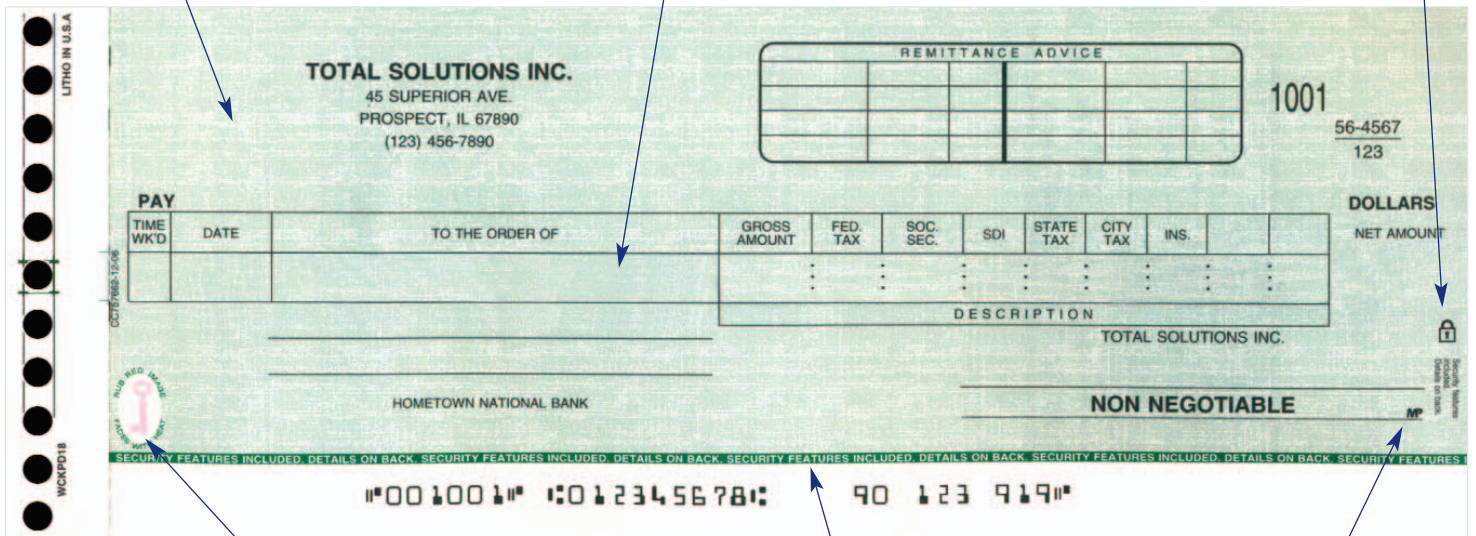

Introducing the **NEW** Safeguard[®] compatible pegboard check line.

GREAT NEW STYLING • MORE SECURITY FEATURES
SAME EXCELLENT PRICES

TOTAL SOLUTIONS
...designed with YOU in mind.

Standard safety features on the **NEW Safeguard[®]** compatible pegboard checks!

Chemical protection paper will appear as a brown stain when chemically altered.

Invisible fluorescent fibers in the paper stock can be revealed under a black light.

Padlock Icon indicates security features are present.

NEW! Heat Sensitive ink reacts to changes in temperature.

NEW! Security Warning Border.

Micro-Printing on Signature Line.

Screened Background makes reproducing the check difficult.

Padlock Icon Box lists security features and tampering results.