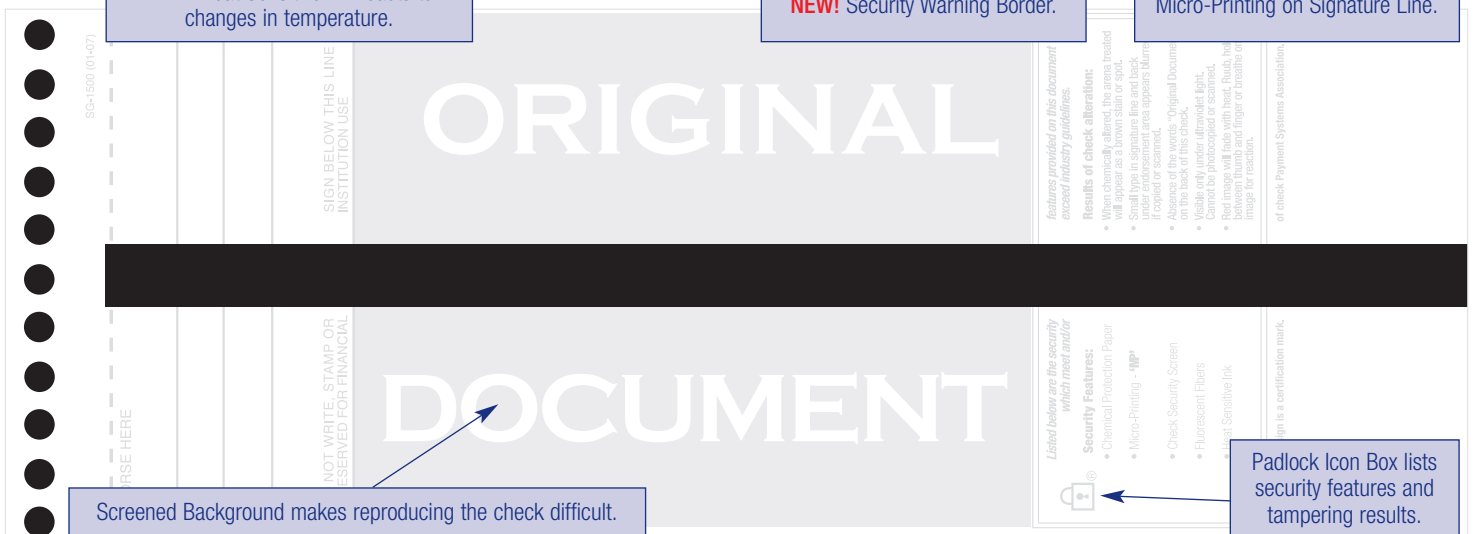

Introducing the **NEW** Safeguard[®] compatible pegboard check line.

GREAT NEW STYLING • MORE SECURITY FEATURES
SAME EXCELLENT PRICES

TOTAL SOLUTIONS
...designed with YOU in mind.

Standard safety features on the **NEW Safeguard[®]** compatible pegboard checks!

Chemical protection paper will appear as a brown stain when chemically altered.

Invisible fluorescent fibers in the paper stock can be revealed under a black light.

Padlock Icon indicates security features are present.

NEW! Heat Sensitive ink reacts to changes in temperature.

NEW! Security Warning Border.

Micro-Printing on Signature Line.

Screened Background makes reproducing the check difficult.

Padlock Icon Box lists security features and tampering results.